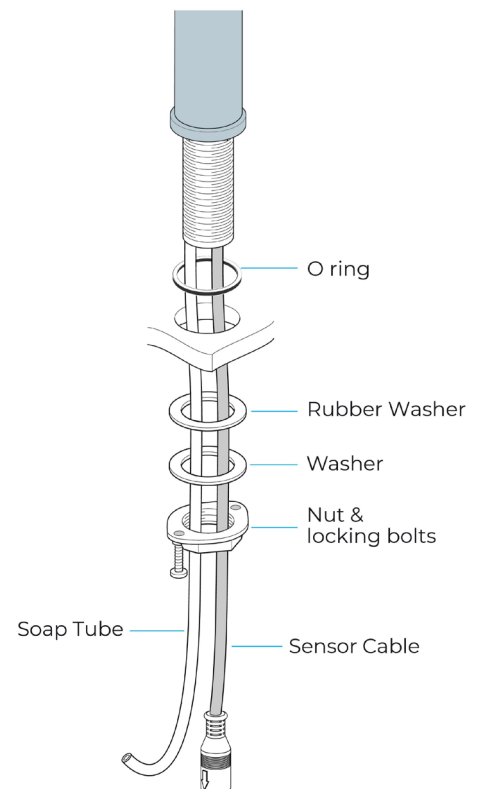

BATHSELECT BRONZE SOFIA AUTOMATIC SENSOR DECK MOUNTED COMMERCIAL LIQUID FOAM SOAP DISPENSER SPECS

Specs:

- Product Type: Commercial
- Main Construction Material: Brass
- Mount Type: Deck
- Handle Type: Infra-Red
- Power Rating: 3 Amp Fuse, AC: 230V DC: 1.5V
- Batteries Required: 4 AA Batteries (not supplied)
- Number of Tap Holes: 1
- Valve/Cartridge Type: Solenoid Valve
- Plumbing System Requirements: Suitable for all plumbing systems
- Sensing Range: 2.4-3.9 in (6-10 cm)
- Activation Time: 0.5 - 1 secs
- Viscosity of Liquid Soap: 100-3500cp (mpA .s)
- Isolation Included: No