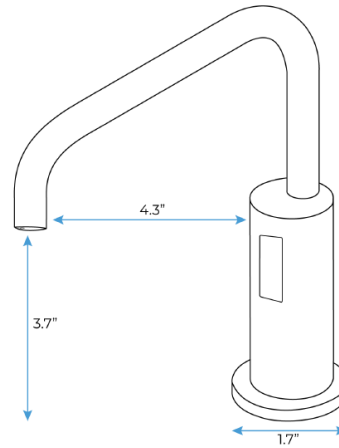

BATHSELECT BRONZE SOFIA AUTOMATIC SENSOR DECK MOUNTED COMMERCIAL LIQUID FOAM SOAP DISPENSER SPECS

Specs:

- Product Type: Commercial
- Main Construction Material: Brass
- Mount Type: Deck
- Handle Type: Infra-Red
- Power Rating: 3 Amp Fuse, AC: 230V DC: 1.5V
- Batteries Required: 4 AA Batteries (not supplied)
- Number of Tap Holes: 1
- Valve/Cartridge Type: Solenoid Valve
- Plumbing System Requirements: Suitable for all plumbing systems
- Sensing Range: 2.4-3.9 in (6-10 cm)
- Activation Time: 0.5 - 1 secs
- Viscosity of Liquid Soap: 100-3500cp (mpA .s)
- Isolation Included: No